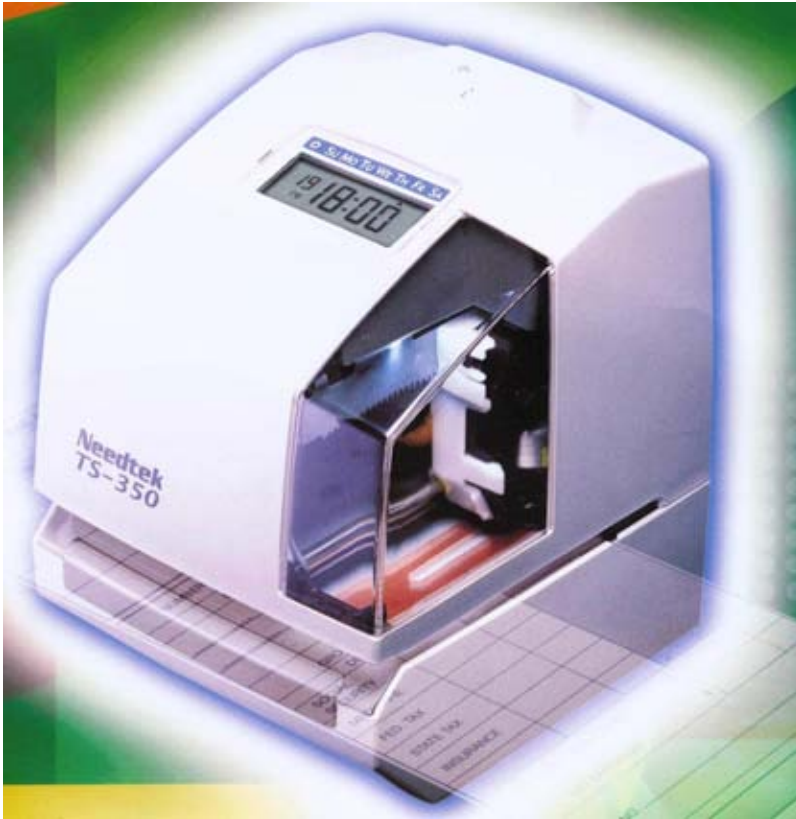

Needtek TS-350

TIME & DATE STAMP & NUMBERING PRINTER

Versatile Management

The most advanced Time/Date/Numbering Printer. The new **TS-350** offers more convenient and versatile features than ever. User-friendly button operation on the front panel enables you to set easily the clock to your desired mode. The **TS-350** is a new ideal choice for every business application you want to record time, date and/or numbering.

Main Features:

- Regular minute, 1/10, 1/100 or 5/100 of an hour
- Perpetual calendar
- Left or Right hand printing
- The illuminating LED makes it easier to line the document and print correctly
- Easy to read large display shows date, time and day
- 3 print modes, Manual, Semi-Auto or Combination
- 30 preset printing formats selectable
- Automatic BST and GMT changeover
- 4 digit numeric password for program protection
- Selectable print formats – 2 or 4 digit year, AM/PM or 24 hours format
- 13 preset comments such as IN, OUT, PAID, FILED, FAXED, SENT or VOID
- Designed for desk top or wall mounting
- Built-In Buzzer & Output Signal function
- Retains memory during power failures
- **OPTIONAL** – Rechargeable Ni-Cd battery for printing during power failures

Specifications:

Clock:	Digital (date and time)
Accuracy:	Monthly accuracy +/- 15 sec. (Ambient temp)
Ribbon:	Cassette (black)
Power:	220 – 240v AC 50Hz (0.2Amps)
Dimensions:	165 x 150 x 180mm (D x W x H)
Weight:	2.5Kg Approx.