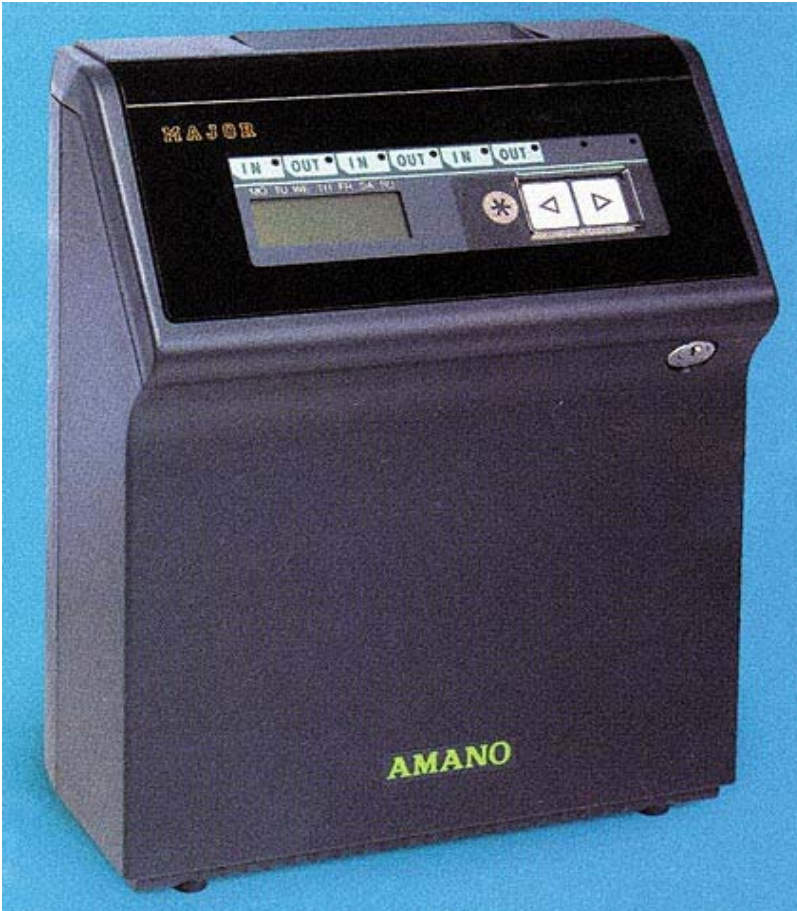

## MAJOR-B Time Recorder

MAJOR B (CP-3200) – The modern replacement for your existing punch hole time recorder. Designed with versatility in mind, the **MAJOR** series combines the very latest technology with the reliability and robustness of a traditional time recorder suitable for harsh environments. **MAJOR** can accept most types of time cards and will accommodate your existing work patterns, thus eliminating the need for change. You can also be sure that the **MAJOR** will provide you with 100% accuracy and will **not** overprint. LATENESS clockings can be printed in red. The **MAJOR** will even operate bells or sirens at set times and BST and GMT time change over are automatic.

### Features:

- 72 – hour battery power reserve
- Clear DOT matrix print
- Master clock connection
- Quartz time base
- Automatic card feed & print
- Automatic BST/GMT time changeover

No. 025	NAME A. SMITH	REF B						
WEEK ENDING	HRS.	RATE	£	p				
ORDINARY TIME								
OVERTIME								
<b>TOTAL WAGES</b>								
<b>LESS</b> INCOME TAX								
NAT. INSURANCE								
PENSION								
<b>TOTAL DEDUCTIONS</b>								
<b>AMOUNT PAID</b>								
SIGNATURE:					104566			
	1	2	3	4	5	6	7	Total
In					14:40			
Out					14:40			
In					14:40			
Out					14:40			
In					14:45			
Out								
In								
Out								
LOST TIME								
OVER TIME								
DAILY HRS								